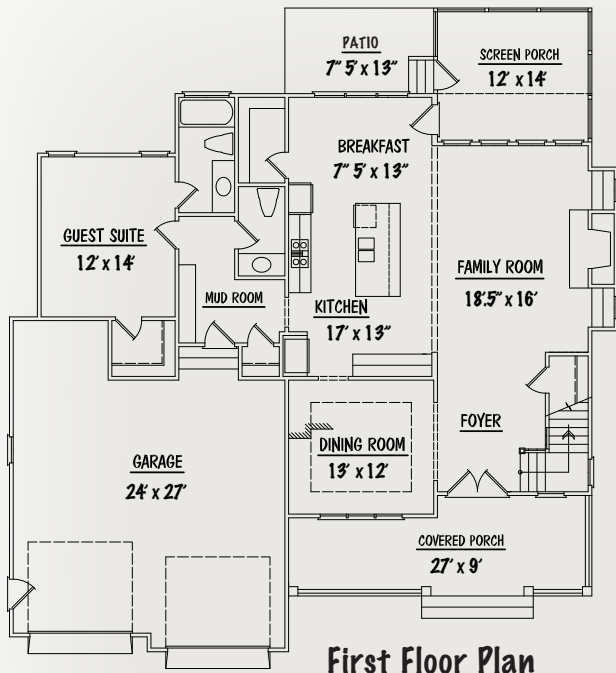

SEDFIELD

www.sedgefieldnewhomes.com

lot no. 15

address

2765 Belmont View Loop
Cary, North Carolina 27519

Impressive Stone and Shake Accented Custom Home with Full Front Porch, Screen Porch and Patio! 4 Bedroom and Bonus with Oversized 2 Car Garage! Inviting Double Door Entry. Trayed Formal Dining Room with Chair Rail. Fireplace Flanked with Built in Bookcases in Family Room. Impressive Gourmet Kitchen with Granite and Stainless Steel Appliances and Huge Pantry! Very Nice Guest Suite on 1st Floor just off Fantastic Mud Room. Wide Inviting Landing on 2nd Floor! Huge Laundry Room with Mop Sink. Trayed Master Suite and Master Bath with Huge Walk in Closet! Potential 3rd Floor Rec Room! Plenty of Storage. Sealed Crawl! Speaker Pre Wire! Tankless H2O! Security System!

home by **Reward Builders**

total sq. ft. **3,266** 4 Bdrm 3.5 Bath

First Floor Plan

Second Floor Plan

Third Floor / Attic Plan