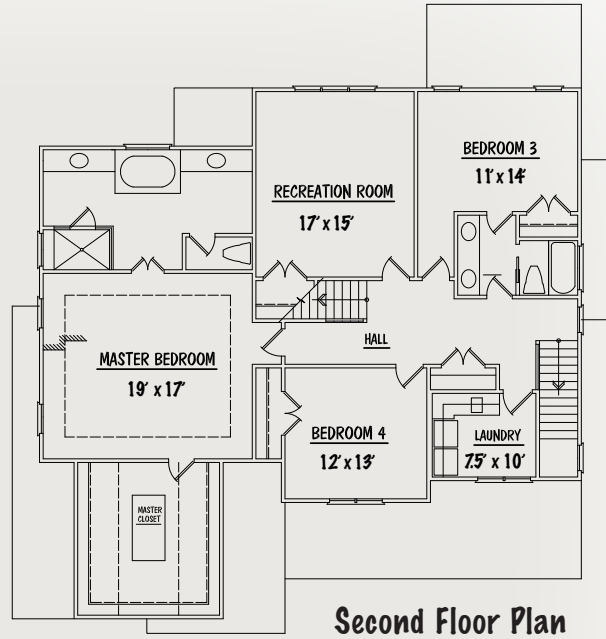

SEDFIELD

www.sedgefieldnewhomes.com

lot no. 15

address

2765 Belmont View Loop
Cary, North Carolina 27519

Impressive Stone and Shake Accented Custom Home with Full Front Porch, Screen Porch and Patio! 4 Bedroom and Bonus with Oversized 2 Car Garage! Inviting Double Door Entry. Trayed Formal Dining Room with Chair Rail. Fireplace Flanked with Built in Bookcases in Family Room. Impressive Gourmet Kitchen with Granite and Stainless Steel Appliances and Huge Pantry! Very Nice Guest Suite on 1st Floor just off Fantastic Mud Room. Wide Inviting Landing on 2nd Floor! Huge Laundry Room with Mop Sink. Trayed Master Suite and Master Bath with Huge Walk in Closet! Potential 3rd Floor Rec Room! Plenty of Storage. Sealed Crawl! Speaker Pre Wire! Tankless H2O! Security System!

home by **Reward Builders**

total sq. ft. **3,266** 4 Bdrm 3.5 Bath

First Floor Plan

Second Floor Plan

Third Floor / Attic Plan