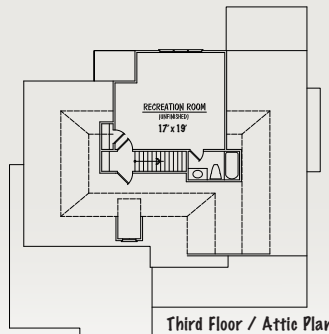

SEDFIELD

www.sedgefieldnewhomes.com

lot no. 15

address

2765 Belmont View Loop
Cary, North Carolina 27519

Impressive Stone and Shake Accented Custom Home with Full Front Porch, Screen Porch and Patio! 4 Bedroom and Bonus with Oversized 2 Car Garage! Inviting Double Door Entry. Trayed Formal Dining Room with Chair Rail. Fireplace Flanked with Built in Bookcases in Family Room. Impressive Gourmet Kitchen with Granite and Stainless Steel Appliances and Huge Pantry! Very Nice Guest Suite on 1st Floor just off Fantastic Mud Room. Wide Inviting Landing on 2nd Floor! Huge Laundry Room with Mop Sink. Trayed Master Suite and Master Bath with Huge Walk in Closet! Potential 3rd Floor Rec Room! Plenty of Storage. Sealed Crawl! Speaker Pre Wire! Tankless H2O! Security System!

home by **Reward Builders**

total sq. ft. **3,266** 4 Bdrm 3.5 Bath

First Floor Plan

Second Floor Plan

Third Floor / Attic Plan