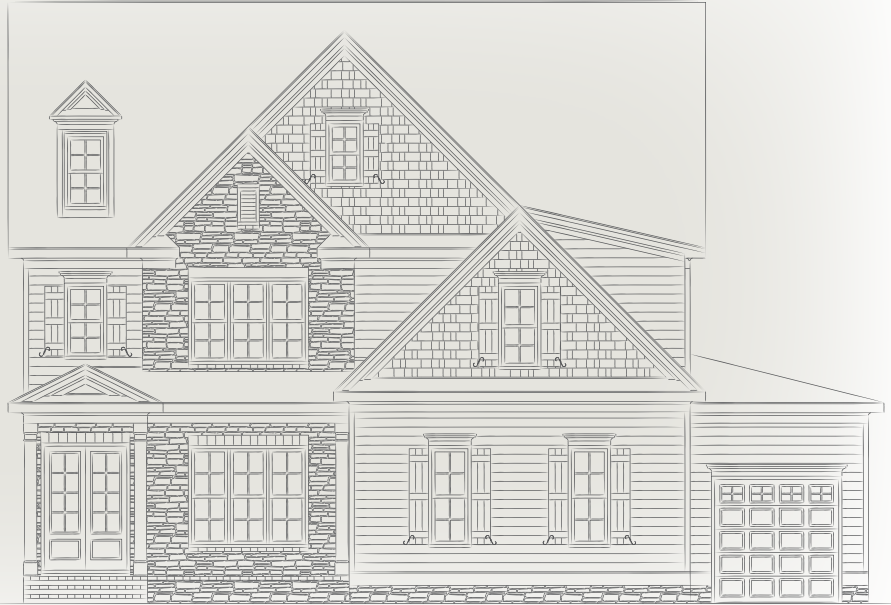

SEDFIELD

www.sedgefieldnewhomes.com

lot no. 60

address

1000 Kensley Haven Court
Cary, North Carolina 27519

Attractive Stone Accented Custom Home with Cozy Front Porch on Level Homesite! Open Floor Plan! Treated Formal Dining Room with Butler Pantry! Guest Suite on 1st Floor with Private Full Bath and WIC! Gourmet Kitchen with Granite and SS Appliances! Family Room with Built ins and Fire Place Overlooking Screen Porch! Great level Back Yard Backing to Woods! Huge Treated Master Suite with Huge WIC and Impressive Master Bath! All Bedrooms with Full Bath Access! Large Bonus on 2nd Floor! Potential 3rd Floor Rec Room with Half Bath and Tons of Storage! 3 Car Garage! Sealed Crawl Space! Security System! Speaker pre Wire! Tankless H2O! Garage Key Pad Entry!

home by **Reward Builders**

total sq. ft. **3,226** 4 Bdrm 4.5 Bath