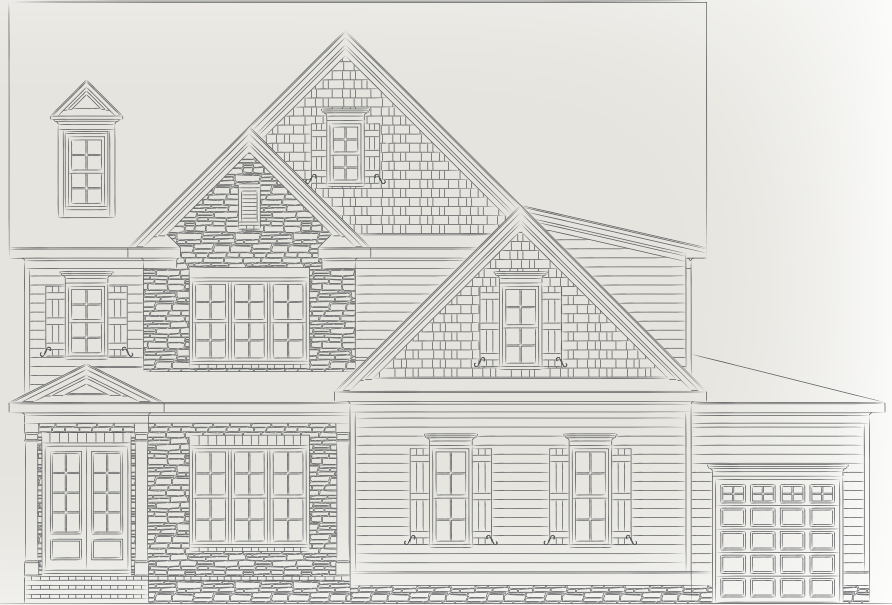

# SEDFIELD

www.sedgefieldnewhomes.com

lot no. 60

address

1000 Kensley Haven Court  
Cary, North Carolina 27519

Attractive Stone Accented Custom Home with Cozy Front Porch on Level Homesite! Open Floor Plan! Toned Formal Dining Room with Butler Pantry! Guest Suite on 1st Floor with Private Full Bath and WIC! Gourmet Kitchen with Granite and SS Appliances! Family Room with Built ins and Fire Place Overlooking Screen Porch! Great level Back Yard Backing to Woods! Huge Toned Master Suite with Huge WIC and Impressive Master Bath! All Bedrooms with Full Bath Access! Large Bonus on 2nd Floor! Potential 3rd Floor Rec Room with Half Bath and Tons of Storage! 3 Car Garage! Sealed Crawl Space! Security System! Speaker pre Wire! Tankless H2O! Garage Key Pad Entry!

home by **Reward Builders**

total sq. ft. **3,226** 4 Bdrm 4.5 Bath